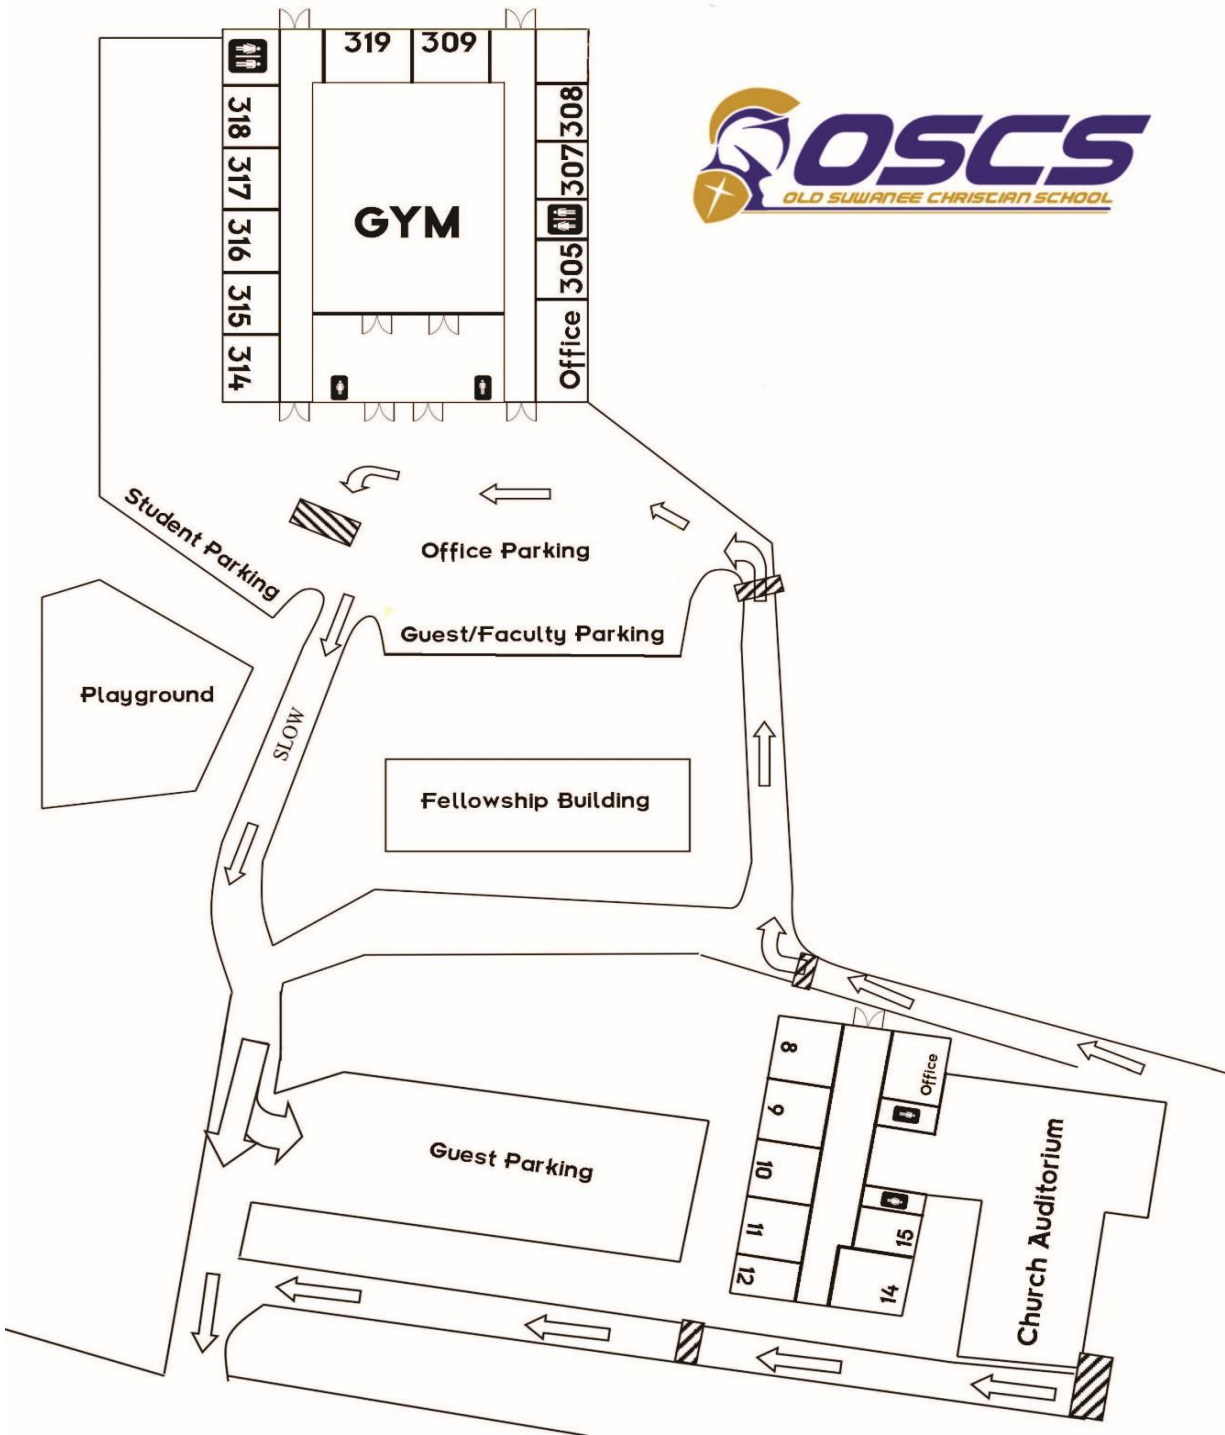

Please note that these times may be subject to change. Please stop by the registration desk during competition for final schedule.